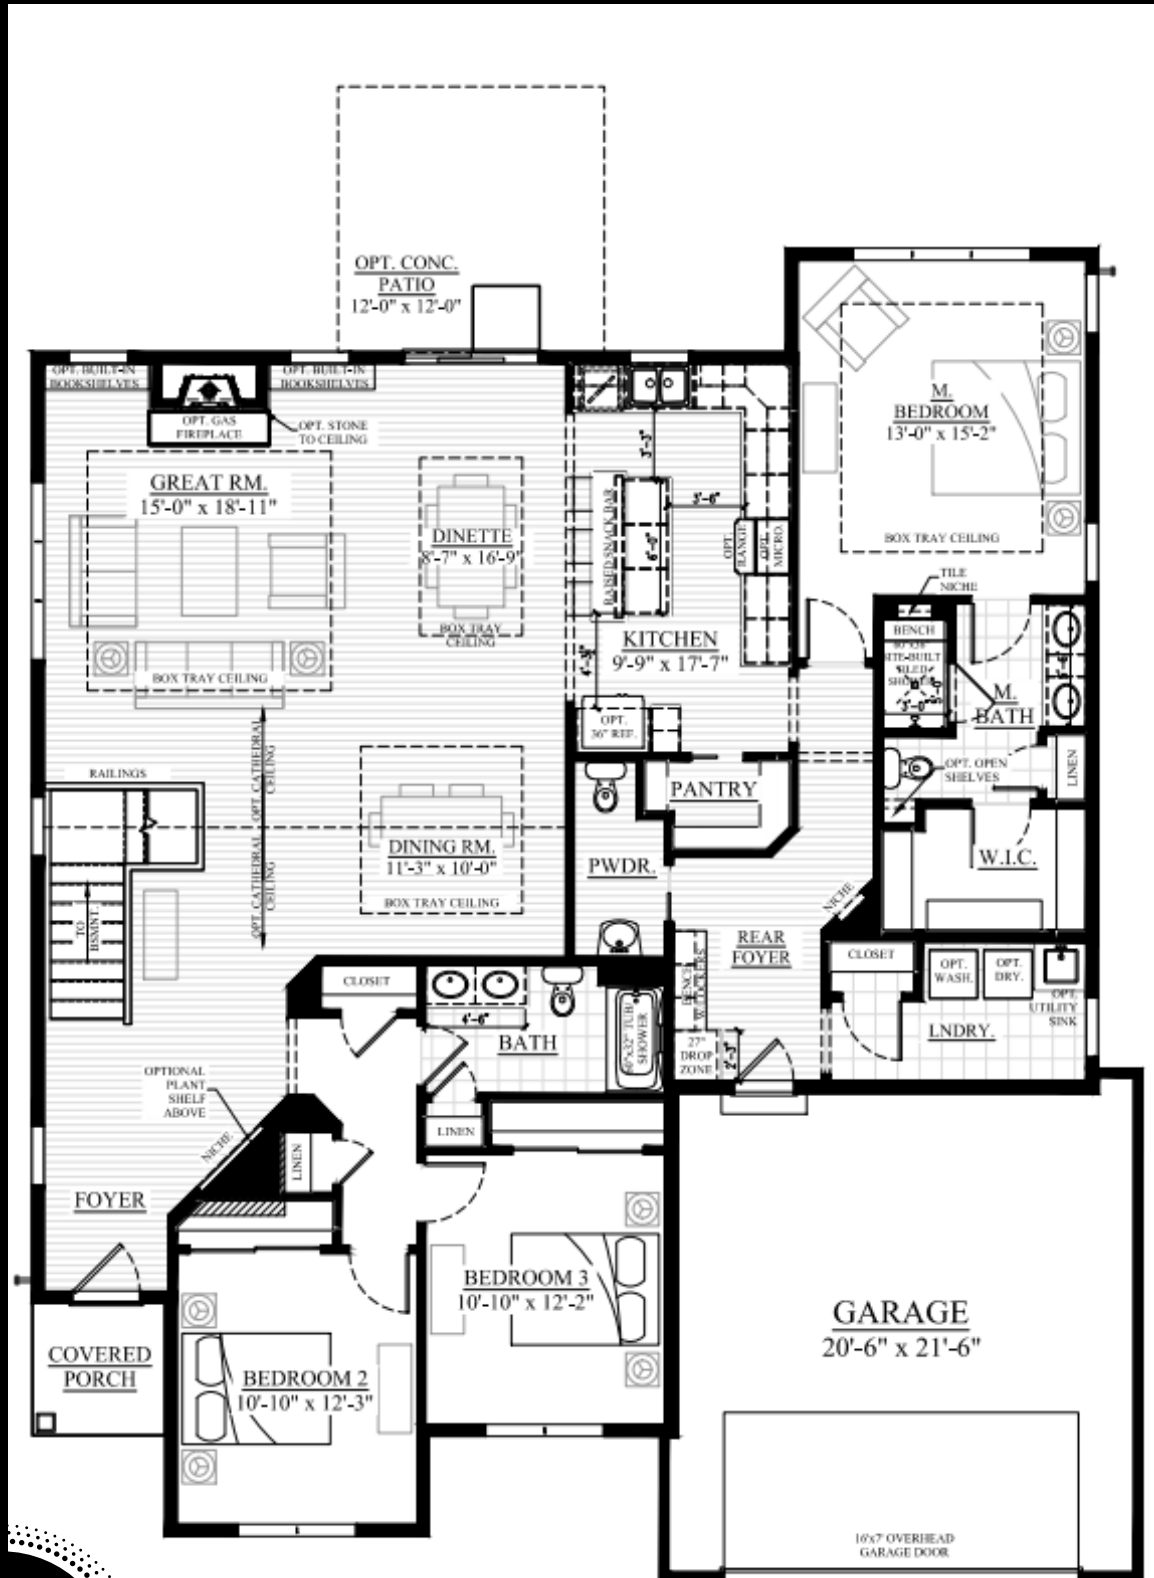

VISION
CRAFTSMAN

EVOLUTION SERIES

S Q U A R E F E E T

2,132

D I M E N S I O N S

50'W x 60'D

3

2.5

2

BELMAN HOMES

1ST FLOOR
2,132 SQ. FT.